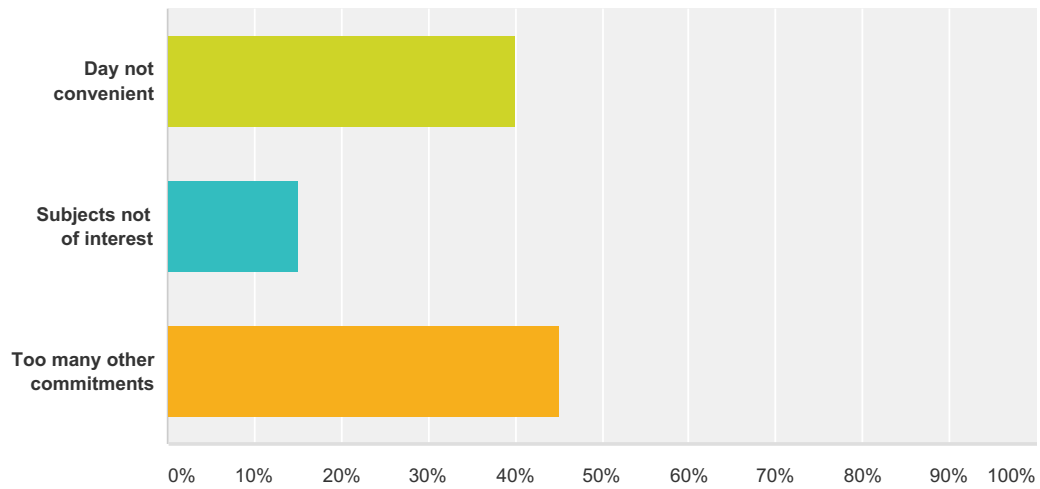

Q4 If you never attend an open meeting - why not?

Answered: 20 Skipped: 79

Answer Choices	Responses
Day not convenient	40.00% 8
Subjects not of interest	15.00% 3
Too many other commitments	45.00% 9
Total	20