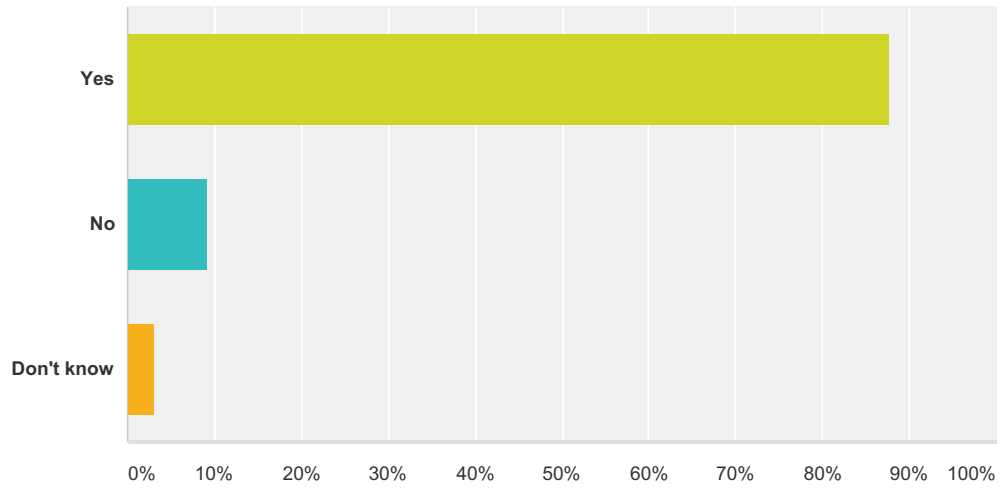

Q9 Do you read the bi-annual newsletter?

Answered: 98 Skipped: 1

Answer Choices	Responses
Yes	87.76% 86
No	9.18% 9
Don't know	3.06% 3
Total	98