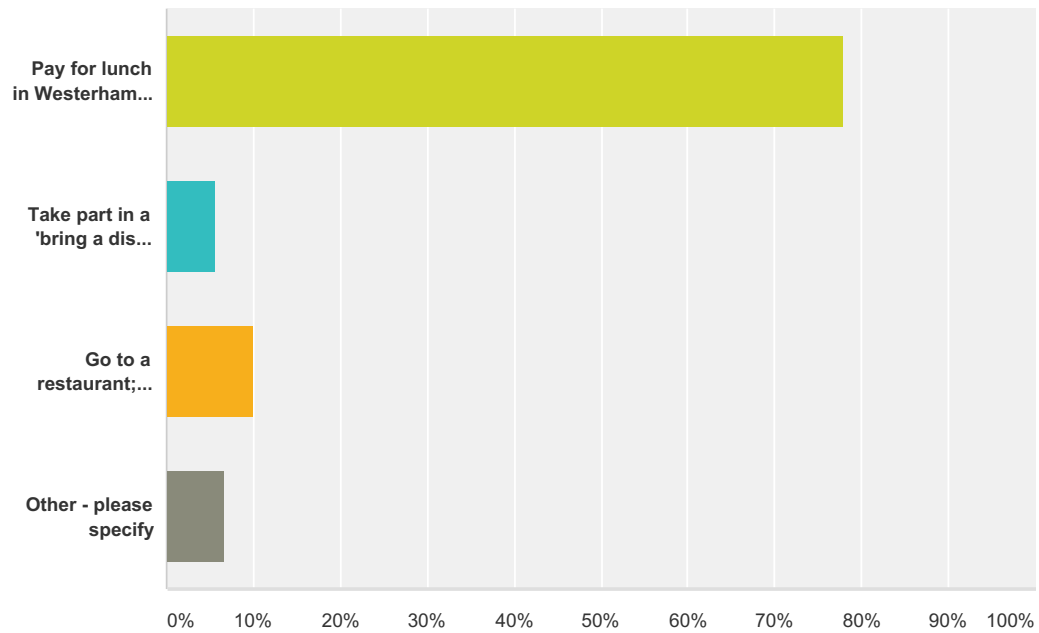

Q5 How would you like to celebrate Christmas with U3A?

Answered: 90 Skipped: 9

Answer Choices	Responses
Pay for lunch in Westerham Hall, as per 2015/2016	77.78% 70
Take part in a 'bring a dish' lunch/ evening (free of charge)	5.56% 5
Go to a restaurant; (estimated cost £20-£30)	10.00% 9
Other - please specify	6.67% 6
Total	90