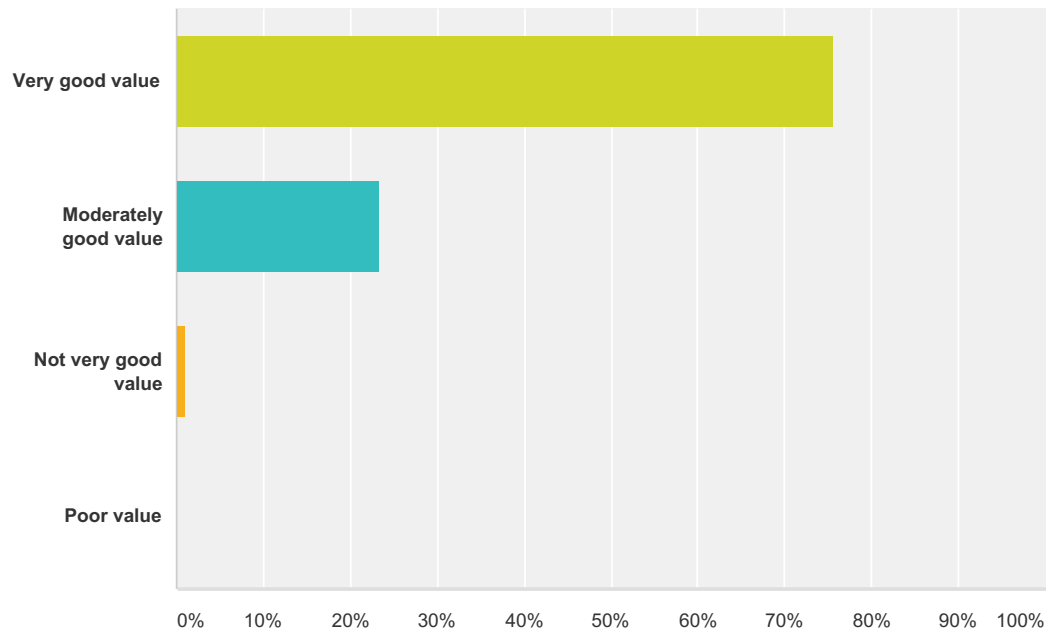

Q6 Do you think £20 (£35 for joint) membership is good value?

Answered: 98 Skipped: 1

Answer Choices	Responses
Very good value	75.51% 74
Moderately good value	23.47% 23
Not very good value	1.02% 1
Poor value	0.00% 0
Total	98