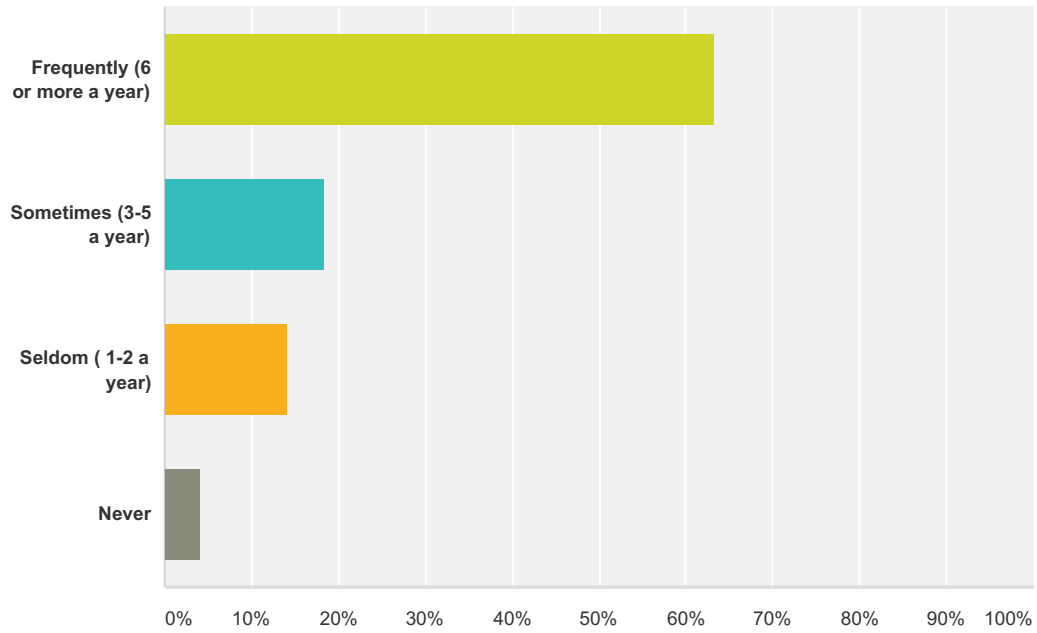

Q1 On a scale of 1-5 (where 1 is the best) please say what you like most about Westerham U3A?

Answered: 99 Skipped: 0

	1	2	3	4	5	Total	Score
Open meetings	37.50% 27	18.06% 13	23.61% 17	12.50% 9	8.33% 6	72	3.64
Study groups	31.82% 21	34.85% 23	13.64% 9	12.12% 8	7.58% 5	66	3.71
Coffee mornings	15.79% 9	15.79% 9	7.02% 4	21.05% 12	40.35% 23	57	2.46
Outings	11.11% 7	23.81% 15	25.40% 16	30.16% 19	9.52% 6	63	2.97
Social side / meeting people	21.25% 17	12.50% 10	35.00% 28	13.75% 11	17.50% 14	80	3.06

Q2 What would you like to see more of?

Answered: 77 Skipped: 22

Answer Choices	Responses
Open meetings	23.38% 18
Study groups	32.47% 25
Coffee mornings	6.49% 5
Outings	37.66% 29
Total	77

Q3 Do you attend open meetings?

Answered: 98 Skipped: 1

Answer Choices	Responses
Frequently (6 or more a year)	63.27% 62
Sometimes (3-5 a year)	18.37% 18
Seldom (1-2 a year)	14.29% 14
Never	4.08% 4
Total	98

Q4 If you never attend an open meeting - why not?