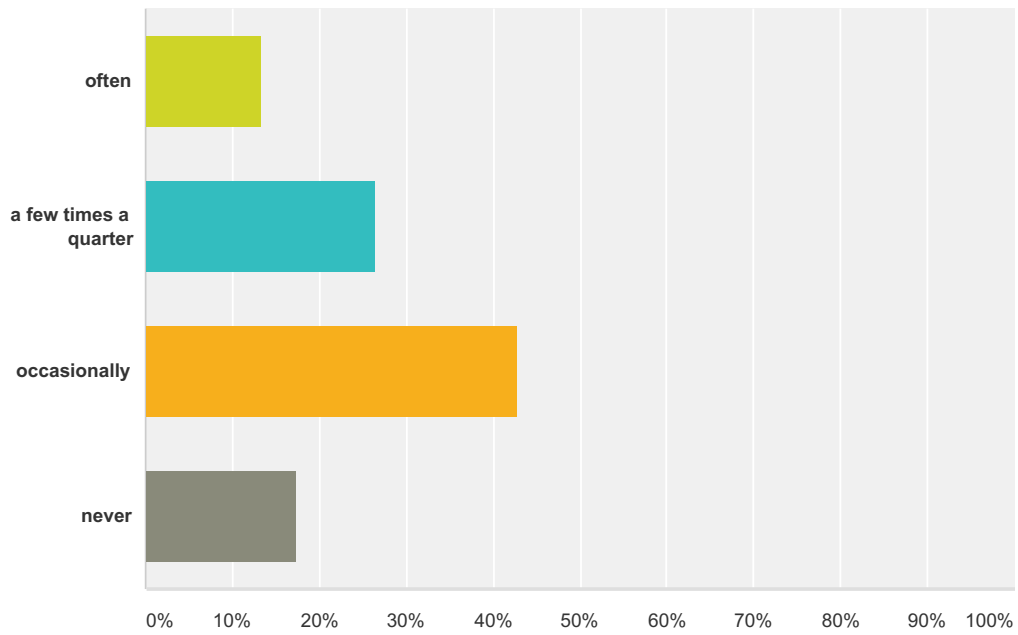

Q7 Do you visit the website www.westerhamU3A.org ?

Answered: 98 Skipped: 1

Answer Choices	Responses
often	13.27% 13
a few times a quarter	26.53% 26
occasionally	42.86% 42
never	17.35% 17
Total	98