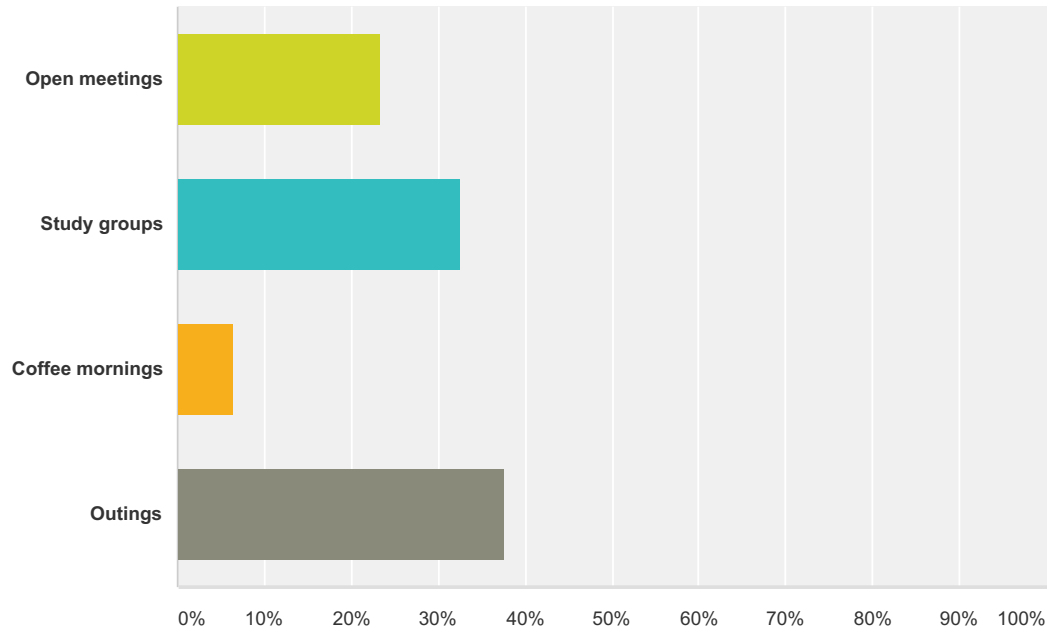

Q1 On a scale of 1-5 (where 1 is the best) please say what you like most about Westerham U3A?

Answered: 99 Skipped: 0

	1	2	3	4	5	Total	Score
Open meetings	37.50% 27	18.06% 13	23.61% 17	12.50% 9	8.33% 6	72	3.64
Study groups	31.82% 21	34.85% 23	13.64% 9	12.12% 8	7.58% 5	66	3.71
Coffee mornings	15.79% 9	15.79% 9	7.02% 4	21.05% 12	40.35% 23	57	2.46
Outings	11.11% 7	23.81% 15	25.40% 16	30.16% 19	9.52% 6	63	2.97
Social side / meeting people	21.25% 17	12.50% 10	35.00% 28	13.75% 11	17.50% 14	80	3.06

Q2 What would you like to see more of?

Answered: 77 Skipped: 22

Answer Choices	Responses
Open meetings	23.38% 18
Study groups	32.47% 25
Coffee mornings	6.49% 5
Outings	37.66% 29
Total	77

Q3 Do you attend open meetings?