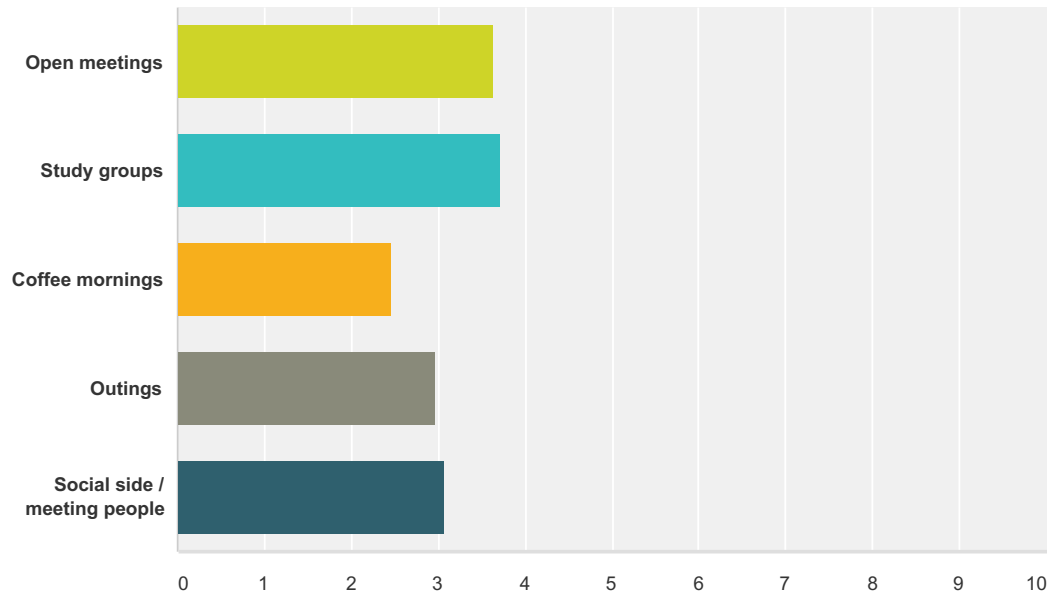

Q1 On a scale of 1-5 (where 1 is the best) please say what you like most about Westerham U3A?

Answered: 99 Skipped: 0

	1	2	3	4	5	Total	Score
Open meetings	37.50% 27	18.06% 13	23.61% 17	12.50% 9	8.33% 6	72	3.64
Study groups	31.82% 21	34.85% 23	13.64% 9	12.12% 8	7.58% 5	66	3.71
Coffee mornings	15.79% 9	15.79% 9	7.02% 4	21.05% 12	40.35% 23	57	2.46
Outings	11.11% 7	23.81% 15	25.40% 16	30.16% 19	9.52% 6	63	2.97
Social side / meeting people	21.25% 17	12.50% 10	35.00% 28	13.75% 11	17.50% 14	80	3.06

Q2 What would you like to see more of?

Answered: 77 Skipped: 22

Answer Choices	Responses
Open meetings	23.38% 18
Study groups	32.47% 25
Coffee mornings	6.49% 5
Outings	37.66% 29
Total	77

Q3 Do you attend open meetings?